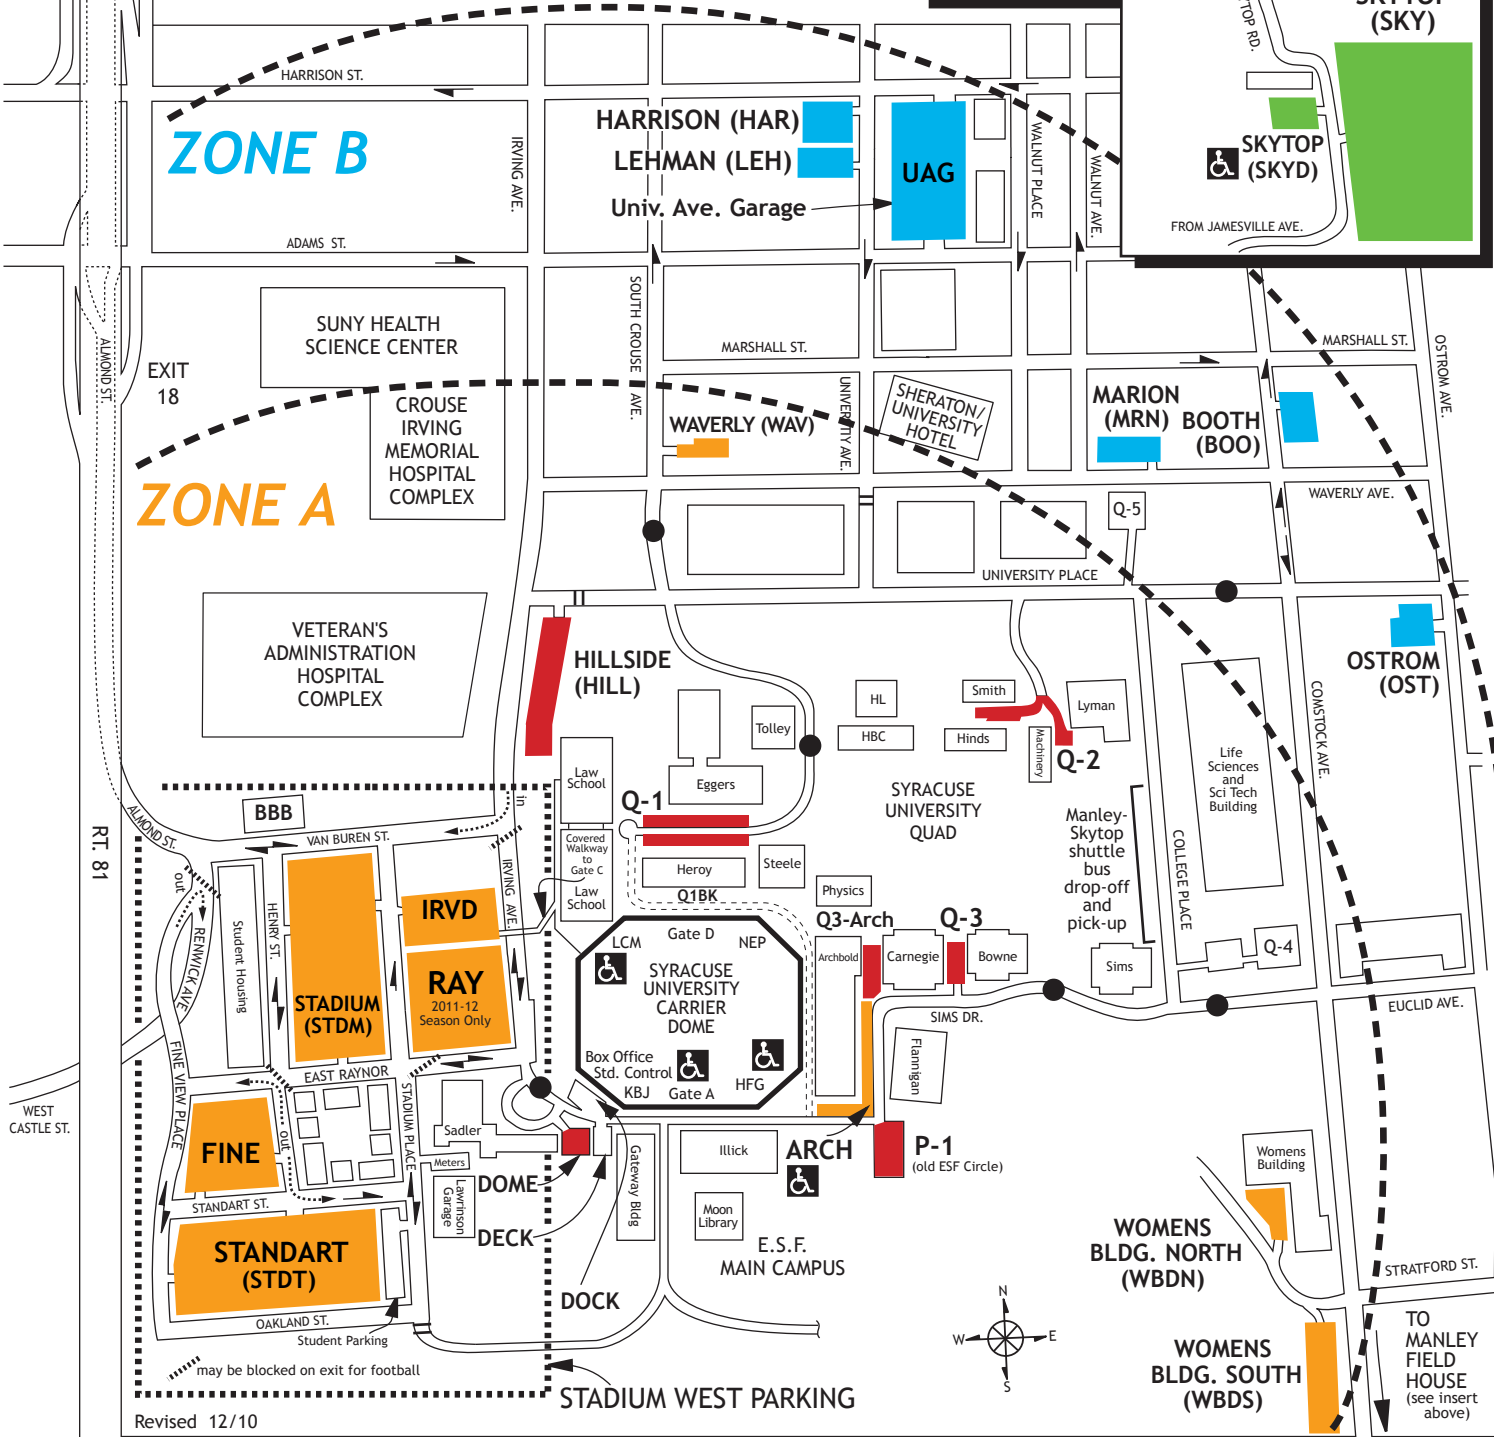

# Syracuse University Carrier Dome Football Parking Guide

## ZONE C

**MAP KEY**

- Zone C LOTS: \$80 for season pass.
- Zone B LOTS: \$150 for season pass.
- Zone A LOTS: \$150 for season pass. *Must be Orange Club \$125 and up donor.*
- Zone A LOTS for athletic donors of \$1,500 and above, as available.
- DISABLED ACCESS
- SU GUARD BOOTH
- BARRIER
- ONE WAY

ONLY SELECTED BUILDING ARE SHOWN  
MAP IS NOT TO SCALE

RT. 81

EXIT 18

## ZONE A

Revised 12/10

TO MANLEY FIELD HOUSE (see insert above)