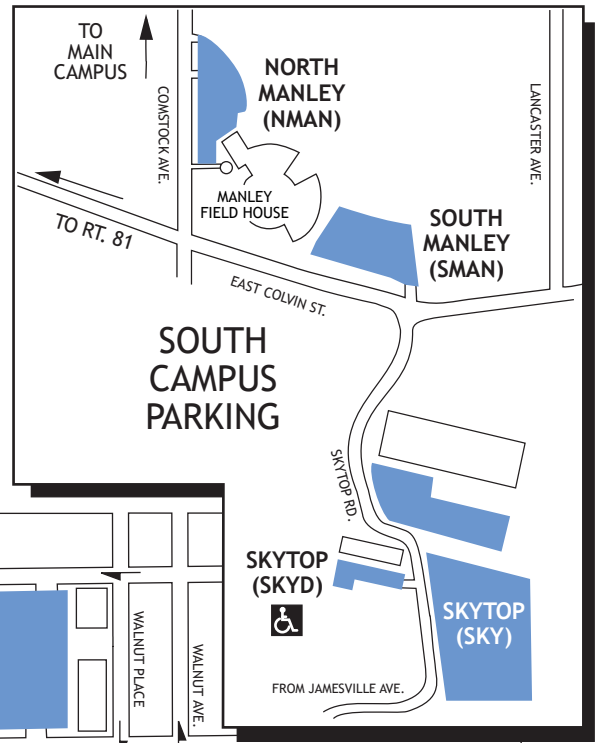

Syracuse University Carrier Dome Parking Guide

MAP KEY	
	EVENT PARKING
	DISABLED ACCESS
	SU GUARD BOOTH
	BARRIER
	ONE WAY
ONLY SELECTED BUILDING ARE SHOWN	

Not all lots are available for all events.
Most campus lots are season only for football and men's basketball.

MAP IS NOT TO SCALE

RT. 81

EXIT 18

Revised 8/16/18