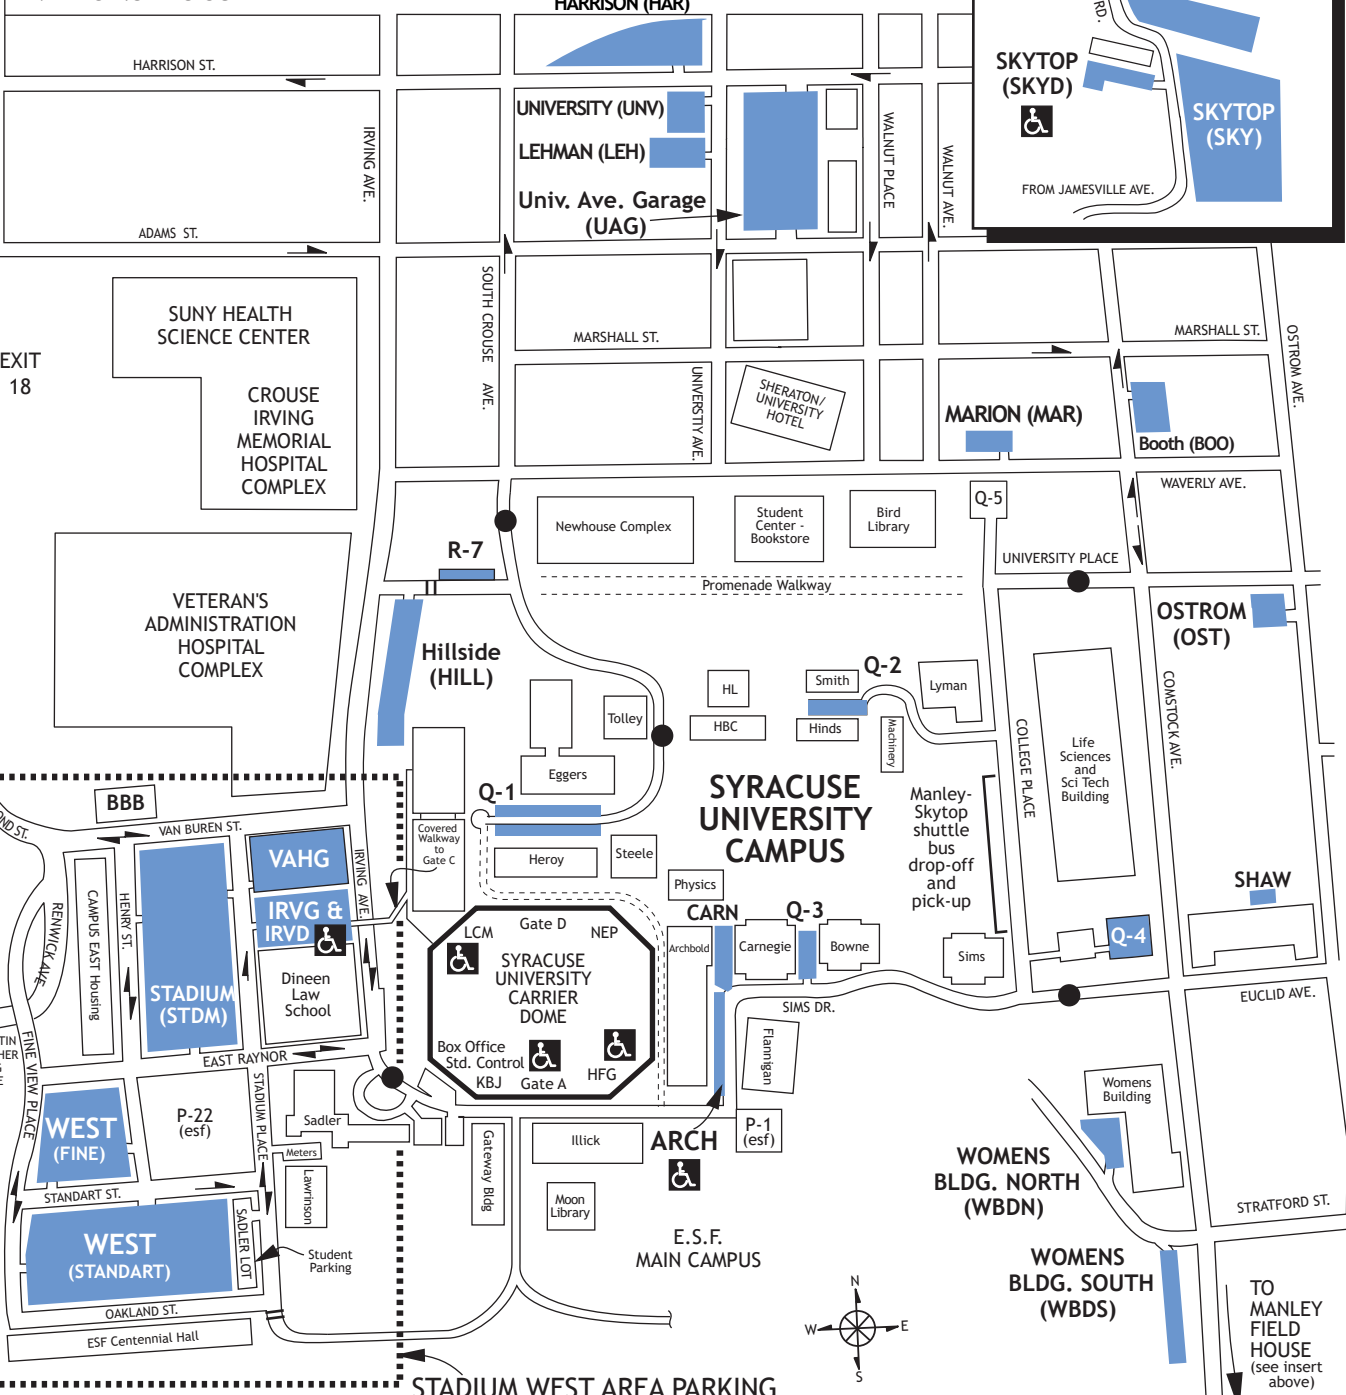

Syracuse University Carrier Dome Parking Guide

MAP KEY	
	EVENT PARKING
	DISABLED ACCESS
	SU GUARD BOOTH
	BARRIER
	ONE WAY
ONLY SELECTED BUILDING ARE SHOWN	

Not all lots are available for all events.
Most campus lots are season only for football and men's basketball.

MAP IS NOT TO SCALE

RT. 81

EXIT 18

Revised 8/16/18